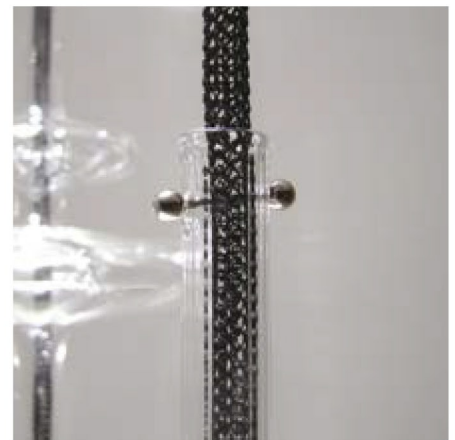

## A LIGHT SOURCE

LED recessed projector 10W24Vdc 2700k cri93 optics 6° circular body  $\varnothing$  85 mm.

Hydra System is also customizable with:

- LED CEILING LIGHT
- INNER LIGHT

HYDRA SYSTEM

## B FIXING ACCESSORIES

CEILING FIXING SUPPORT

FLOOR FIXING SUPPORT

GLASS FIXING METAL PIN