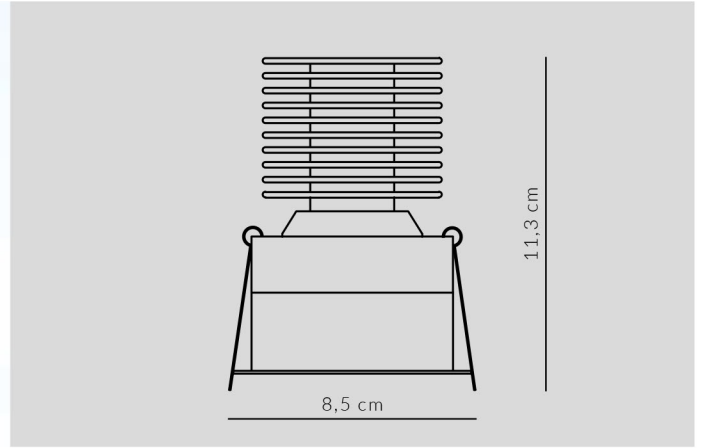

## A LIGHT SOURCE

LED recessed projector 10W24Vdc 2700k cri93 optics 6° circular body  $\varnothing$  85 mm.

Hydra System is also customizable with:

- LED CEILING LIGHT
- INNER LIGHT

HYDRA SYSTEM